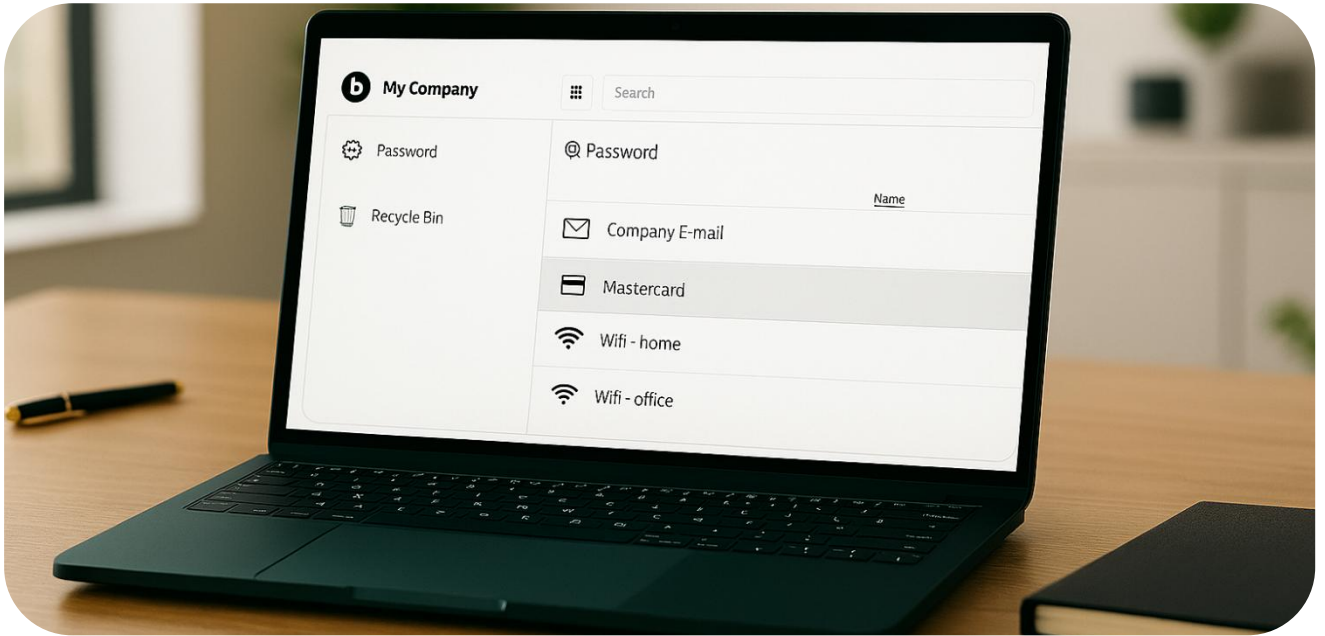

boolebox

Secure Password

Your passwords. One vault. Total control

Secure Password

Secure Password is your secure digital vault, designed to protect passwords, credentials, and sensitive information with maximum simplicity.

Within the app, you can store personal data and important documents, organizing them through dedicated templates and safeguarding them with AES-256 encryption. Thanks to automatically generated strong passwords and dedicated mobile apps, you always have everything you need at hand – whether you're traveling, working, or managing your everyday life.