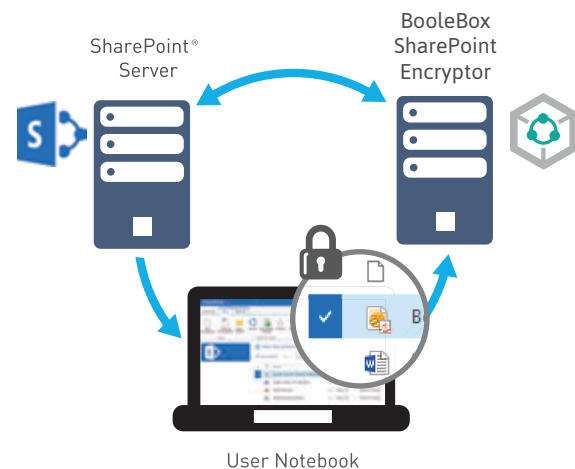

SharePoint Encryptor

With SharePoint Encryptor, you can protect the sensitive data archived in your Microsoft SharePoint libraries with military-grade encryption

- ✓ **ENCRYPTION OF RESOURCES ARCHIVED IN ONLINE LIBRARIES**
- ✓ **ADVANCED PROTECTION**
- ✓ **PERFECT INTEGRATION**

Use Microsoft®
SharePoint® safely

Ensure advanced protection for SharePoint®

With SharePoint Encryptor you can secure sensitive information and trace all the authorized user operations in your Microsoft SharePoint® libraries

Integrated into SharePoint® web user interface, the connector allows users to apply the granular protection of BooleBox to the data available in SharePoint®, including the possibility:

- To share, view and edit files without having to download them
- To download/upload files from their own space to SharePoint® environment and freely encrypt/decrypt them
- To open encrypted files through local Microsoft® Office® applications